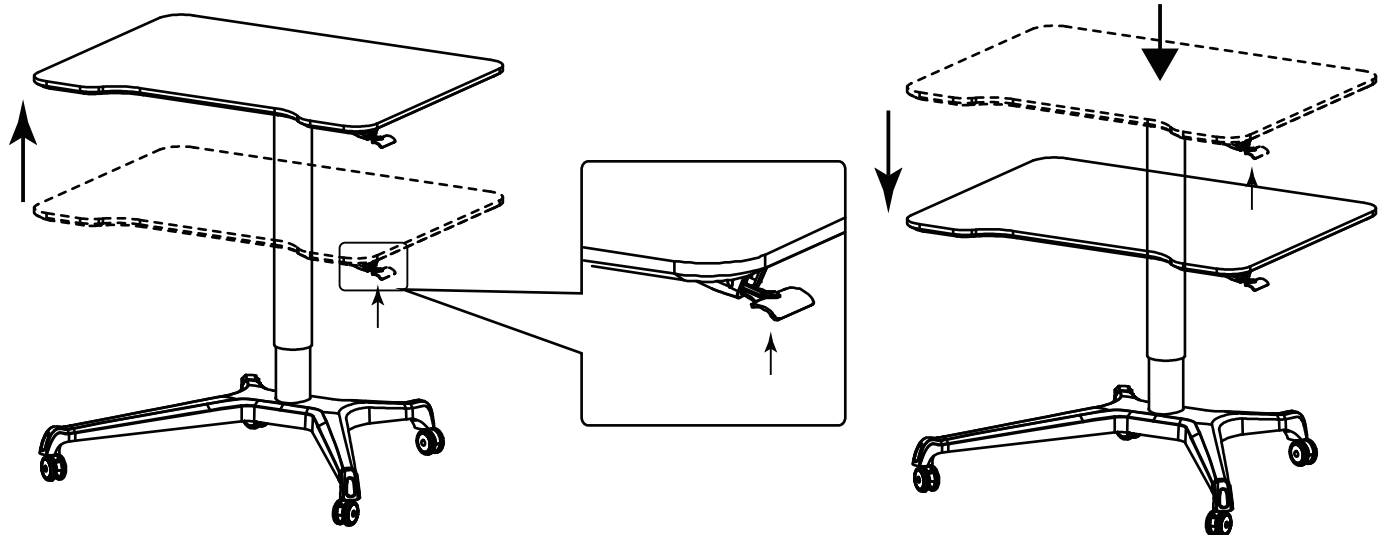

Operating Manual

< 8KG

Attention: it is recommended not to exceed a maximum of 8KG on desk top to allow for easy lifting.

Lift the paddle for lifting the table top.

Lift the paddle and press the table top for downward operation.