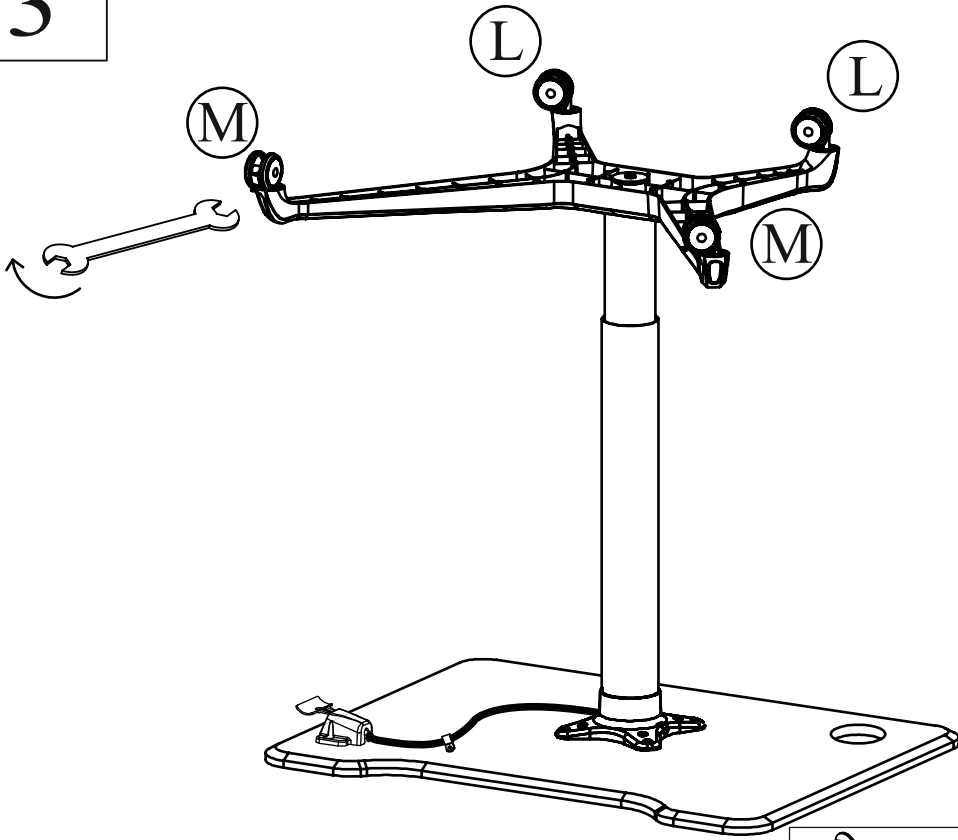

3

Jx1

Lx2

Mx2

4