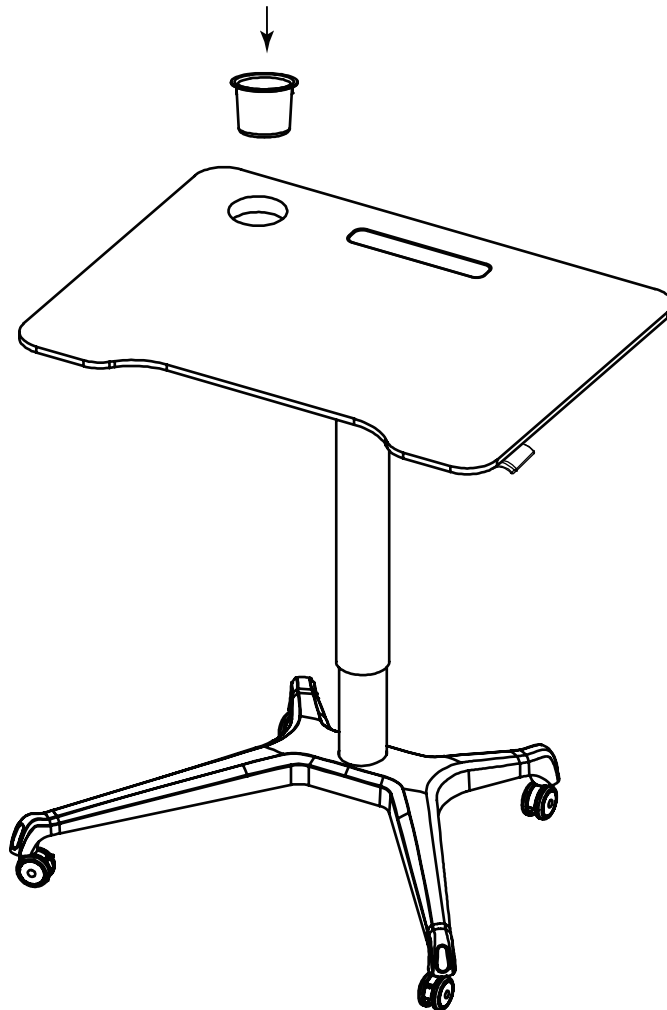

Operating Manual

< 8KG

Attention: it is recommended not to exceed a maximum of 8KG on desk top to allow for easy lifting.

Lift the paddle for lifting the table top.

Lift the paddle and press the table top for downward operation.