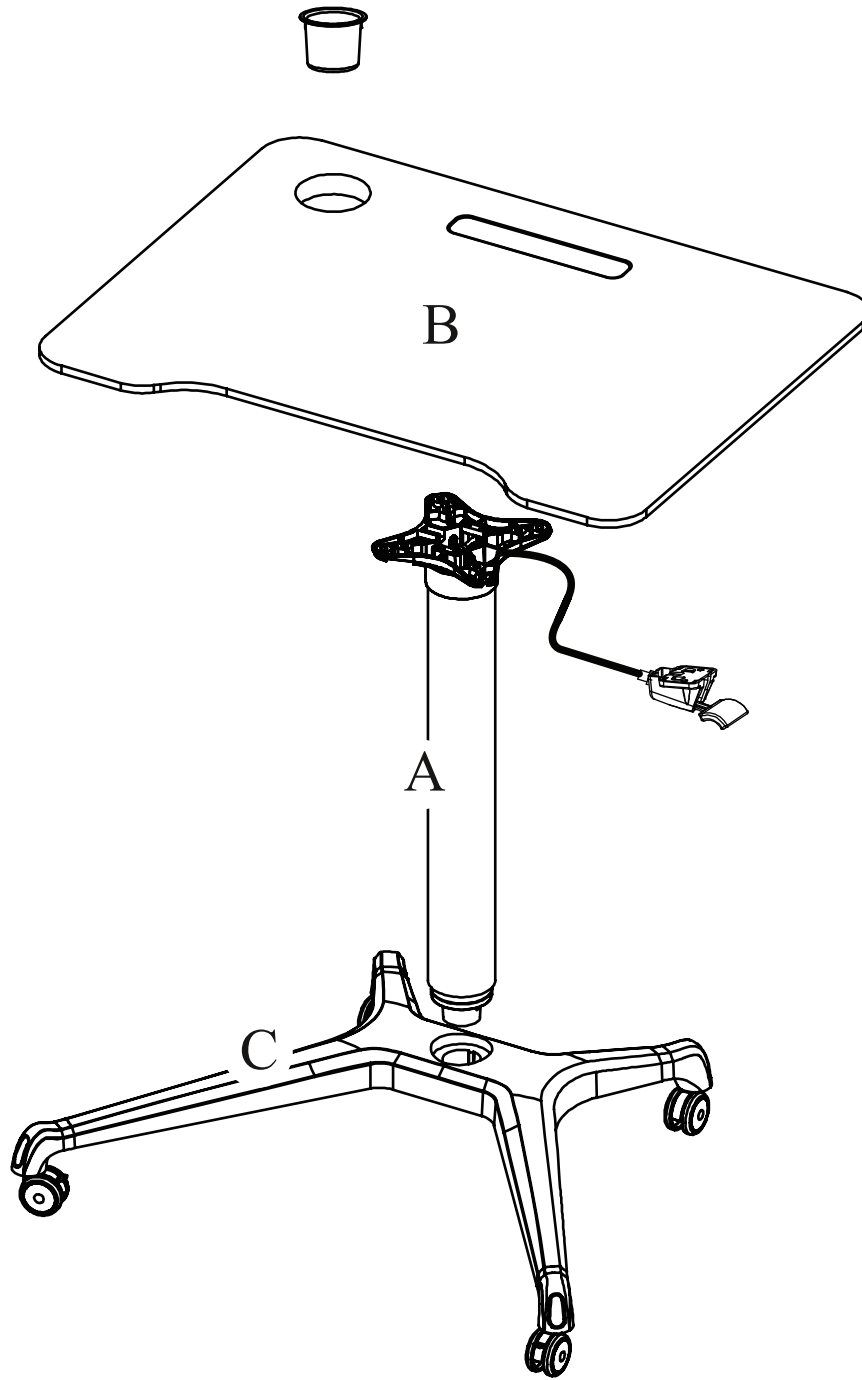

ASSEMBLY INSTRUCTION

	Dx8	M6x16mm		Ex1	M8X20
	Fx2	M6x12mm		Gx1	4mm
	Hx1	5mm		Ix1	
	Jx1			Kx1	
	Lx2			Mx2	

1

Dx8

Fx2

Gx1

2

Ex1

Ix1

Kx1

Hx1

3

Jx1

Lx2

Mx2

4

Operating Manual

< 8KG

Attention: it is recommended not to exceed a maximum of 8KG on desk top to allow for easy lifting.

Lift the paddle for lifting the table top.

Lift the paddle and press the table top for downward operation.