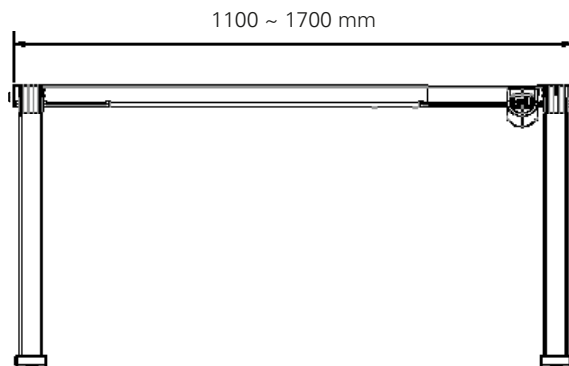

Aluforce Pro 140 M

Single step, sit-stand, height electrically adjustable

Height (mm)	min. 700 / max. 1160
Stroke (mm)	460
Speed (mm/s)	23
Width (mm)	min. 1100 / max. 1700
Length of feet (mm)	750
Dynamic capacity (kg)	60
Noise dB(A)	<50
Power	V100-240 / standby (W) ≤0.21
Plug type	Replaceable
Gross Weight (kg)	25

Legs made of powder-coated aluminium.

Top supports, crossbar and feet made of powder-coated steel.

Surface colour

Pure Silver	☒
Traffic White	☐
Jet Black	☐

Packing dimension single unit

1110 x 260 x 156 (LxWxH - mm)

Packing dimension pallet (24 frames)

1140 x 1130 x 1056 (LxWxH - mm)

Accessories

Please see the accessories section to personalise your height adjustable frame.

VISIONLIFT
INSIDE

actiforce