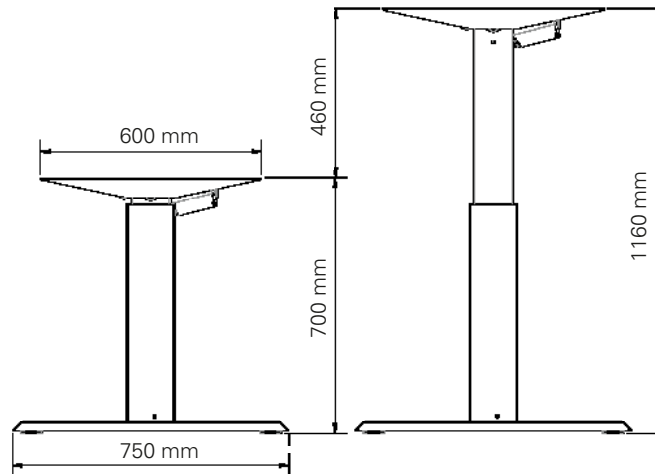

Aluforce Pro 140 M

Single step, sit-stand, height electrically adjustable

Height (mm)	min. 700 / max. 1160
Stroke (mm)	460
Speed (mm/s)	23
Width (mm)	min. 1100 / max. 1700
Length of feet (mm)	750
Dynamic capacity (kg)	60
Noise dB(A)	<50
Power	V100-240 / standby (W) ≤0.21
Plug type	Replaceable
Gross Weight (kg)	25

Legs made of powder-coated aluminium.

Top supports, crossbar and feet made of powder-coated steel.

Surface colour

Pure Silver	☒
Traffic White	☐
Jet Black	☐

Packing dimension single unit

1110 x 260 x 156 (LxWxH - mm)

Packing dimension pallet (24 frames)

1140 x 1130 x 1056 (LxWxH - mm)

Accessories

Please see the accessories section to personalise your height adjustable frame.

VISIONLIFT
INSIDE

actiforce