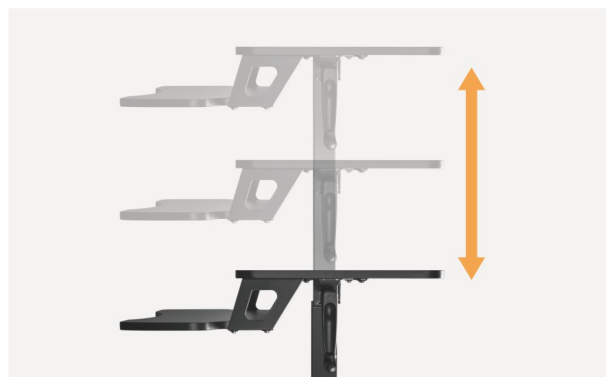

# Height Adjustable On-floor Workstations

*Manual or Electric Models  
Space-Saving Design  
Keyboard Tray*

### Height Adjustable On-floor Workstations

**Keyboard Tray**  
space-saving place for  
mouse and keyboard

**Height Adjustable**  
offers maximum comfort and adaptability for  
most requirements

**Leveling Feet**  
provides a solid footing on any floor or surface