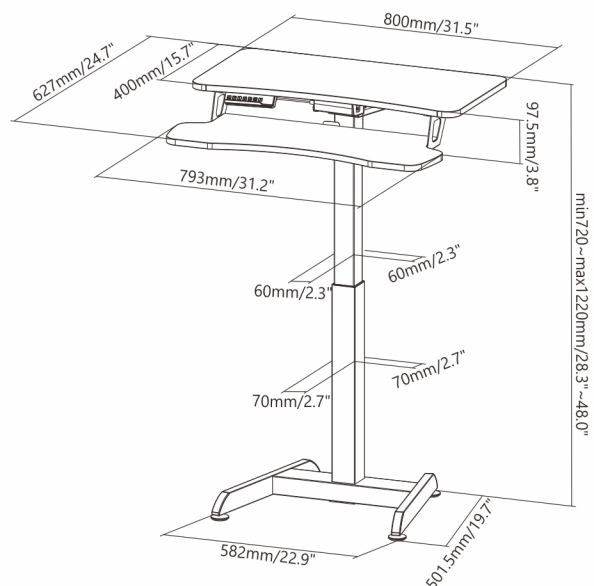

### Height Adjustable On-floor Workstations

**Keyboard Tray**  
space-saving place for  
mouse and keyboard

**Height Adjustable**  
offers maximum comfort and adaptability for  
most requirements

**Leveling Feet**  
provides a solid footing on any floor or surface

### FWS08-1

Item No.	FWS08-1
Worksurface Size	800x400mm(31.5"x15.7")
Worksurface Thickness	18mm(0.71")
Worksurface Weight Capacity	37kg(81.4lbs)
Height Range	720-1220mm(28.3"-48")
Material	Particle Board& Melamine, Steel