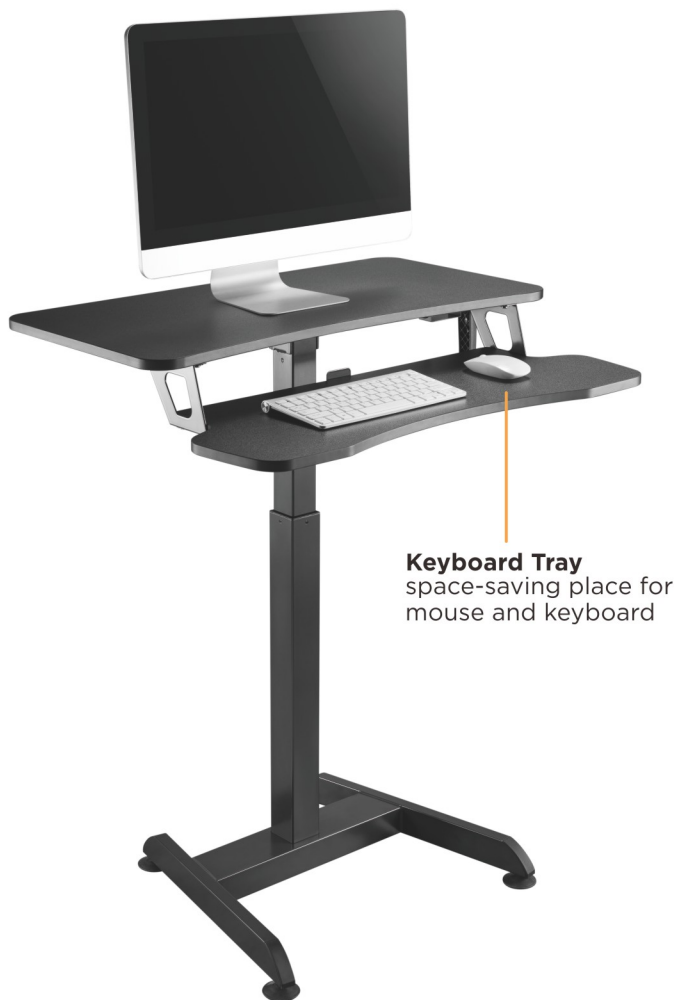

# Height Adjustable On-floor Workstations

*Manual or Electric Models  
Space-Saving Design  
Keyboard Tray*

### Height Adjustable On-floor Workstations

**Keyboard Tray**  
space-saving place for  
mouse and keyboard

**Height Adjustable**  
offers maximum comfort and adaptability for  
most requirements

**Leveling Feet**  
provides a solid footing on any floor or surface