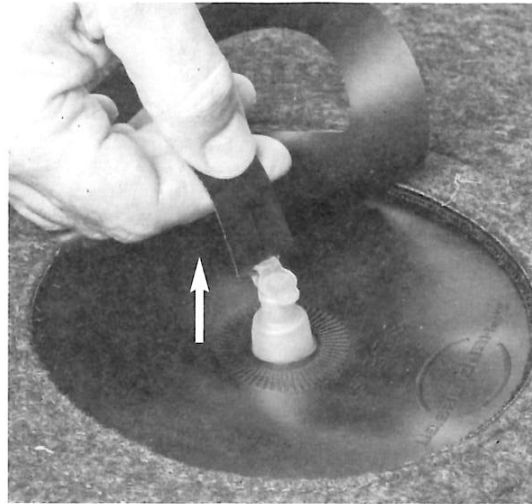

Sphero Design GmbH
Leonhard-Strell-Str. 3-5
85540 Haar
Germany

T +49 89 454577159
info@spherodesign.de

spherodesign.de

Die ausführliche Gebrauchsanweisung
gibt es auf unserer Homepage
zum Download unter
spherodesign.de/download/sovelli